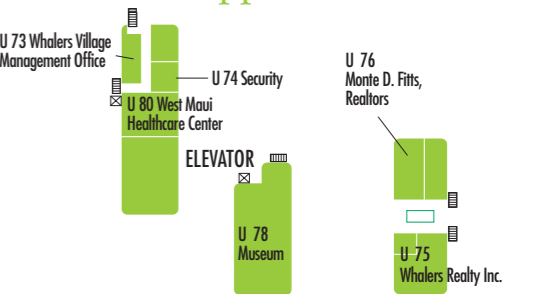

Specialty Food ~

Häagen-Dazs	667-5377	37
Sir Wilfred's Coffee Bar	662-4433	L 72

Food Court ~

Dragon Wall Express	661-9798	L 70
McDonald's Express	667-6674	L 70
Mr. Sub Sandwiches/Mr. Taco	662-4343	L 70
Nikki's Pizza/Smooth as Ice	667-0333	L 70

Legend

- RESTROOMS
- DRINKING FOUNTAIN
- TELEPHONE
- ELEVATOR
- ATM
- STAIRS

Upper Level

Lower Level