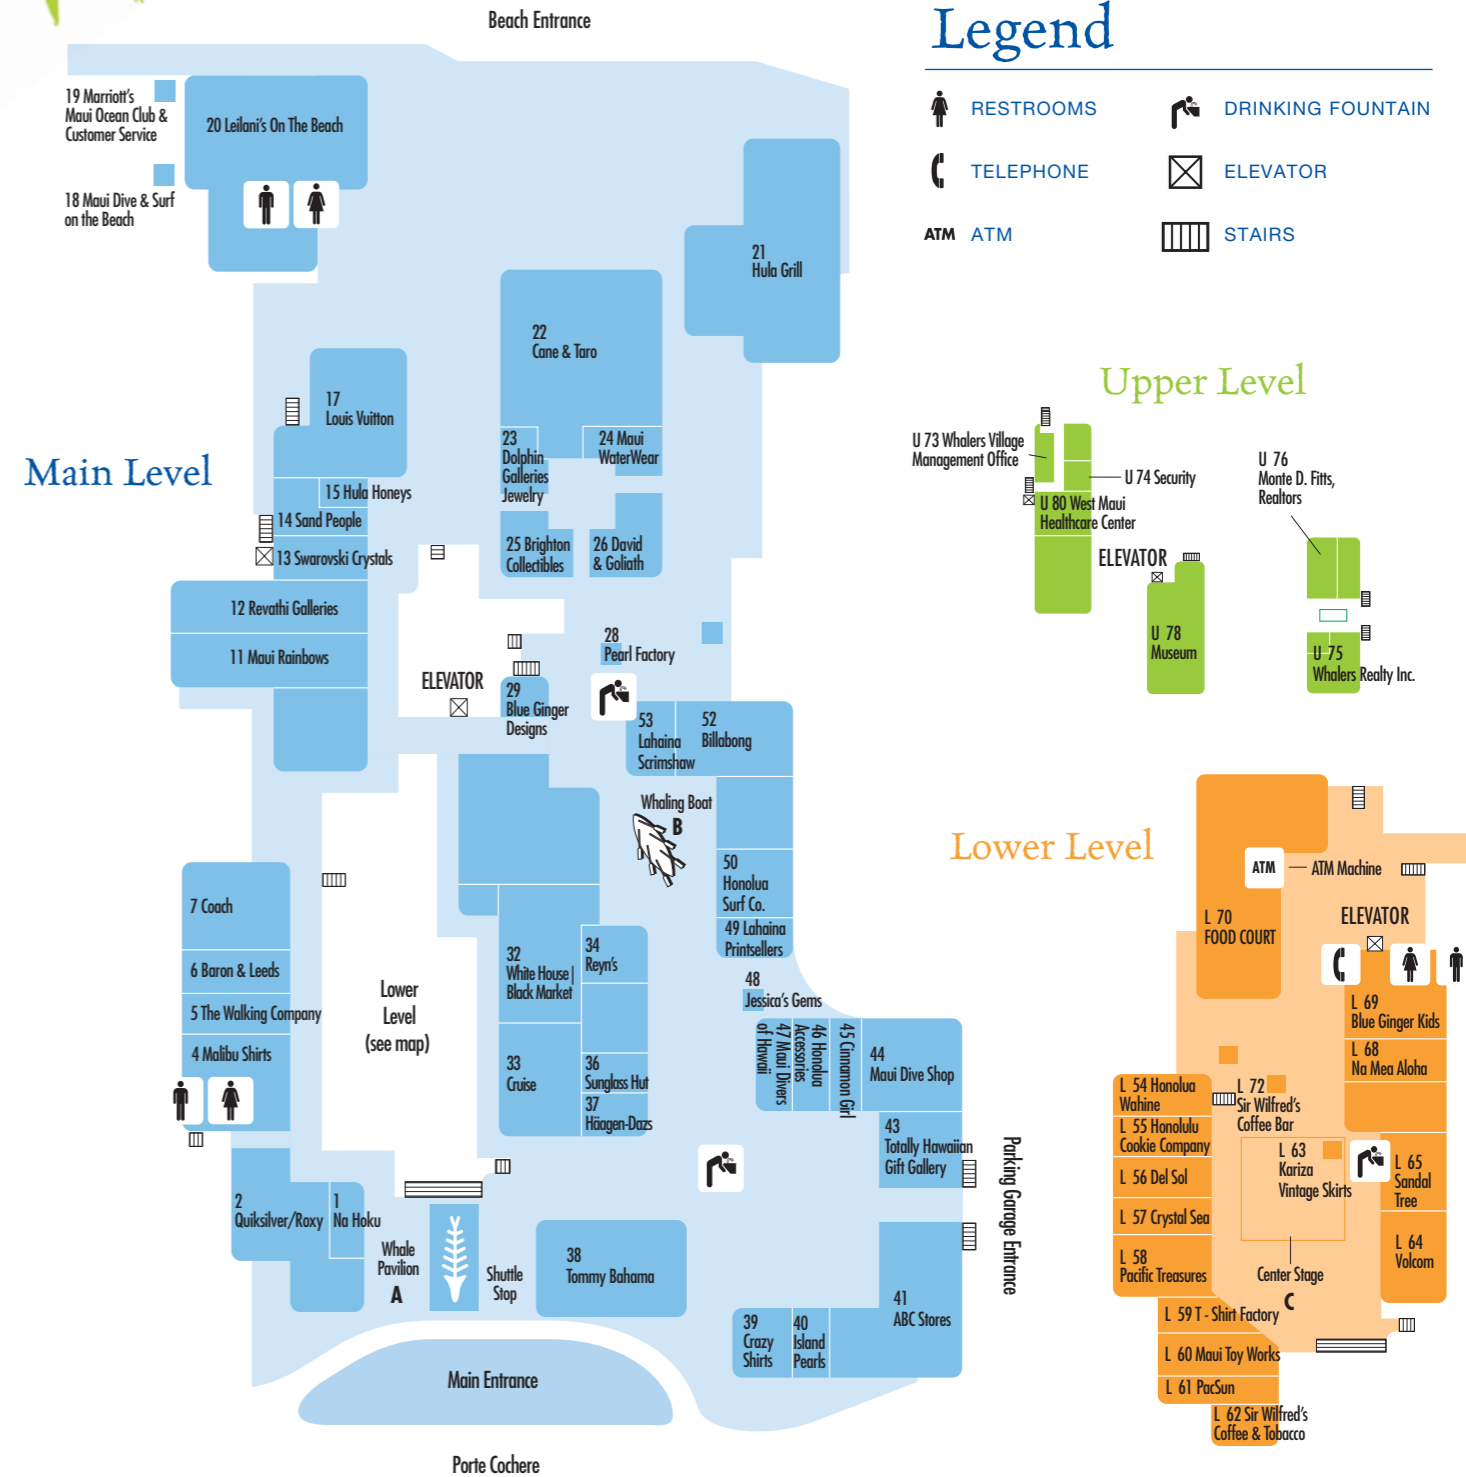

Store Listings & Maps

Apparel ~

Billabong	667-7154	52
Blue Ginger Designs	667-5793	29
Blue Ginger Kids	661-1666	L 69
Cinnamon Girl	661-0441	45
Crazy Shirts	661-0117	39
Cruise	667-7774	33
David & Goliath	661-8664	26
Del Sol	661-6663	L 56
Honolua Accessories	661-1778	46
Honolua Surf Co.	661-5455	50
Honolua Wahine	661-3253	L 54
Hula Honeys	661-8861	15
Malibu Shirts	667-2280	4
Maui WaterWear	661-3916	24
Na Mea Aloha		L 68
PacSun	662-3636	L 61
Quiksilver/Roxy	661-3505	2
Reyn's	661-9032	34
T-Shirt Factory	661-2788	L 59
Tommy Bahama	661-8823	38
Volcom	661-6263	L 64
White House/Black Market	661-7280	32

Specialty Food ~

Häagen-Dazs	667-5377	37
Sir Wilfred's Coffee Bar	662-4433	L 72

Food Court ~

Dragon Wall Express	661-9798	L 70
McDonald's Express	667-6674	L 70
Mr. Sub Sandwiches/Mr. Taco	662-4343	L 70
Nikki's Pizza/Smooth as Ice	667-0333	L 70

Legend

- RESTROOMS
- DRINKING FOUNTAIN
- TELEPHONE
- ELEVATOR
- ATM
- STAIRS

Upper Level

Lower Level